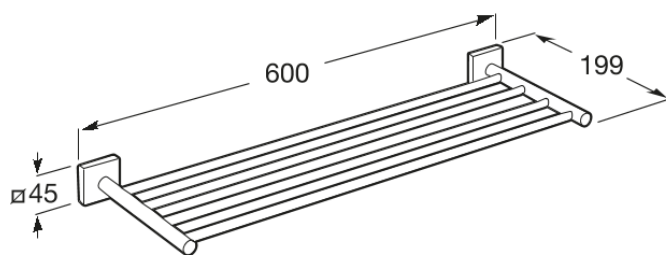

**CUBICA**

**Towel rack**

**DIMENSIONS**

Length	200 mm
Width	45 mm
Height	610 mm

**COLOURS AND FINISHES**

**TECHNICAL DRAWINGS**

**FEATURES**

- Finish: Chrome
- Fixing kit: Included
- Installation options: Only with screws
- Installation type: Wall-mounted
- Material: Metal
- Maximum weight supported (Kg): 10
- Shape: Straight
- Suitable for: Shower